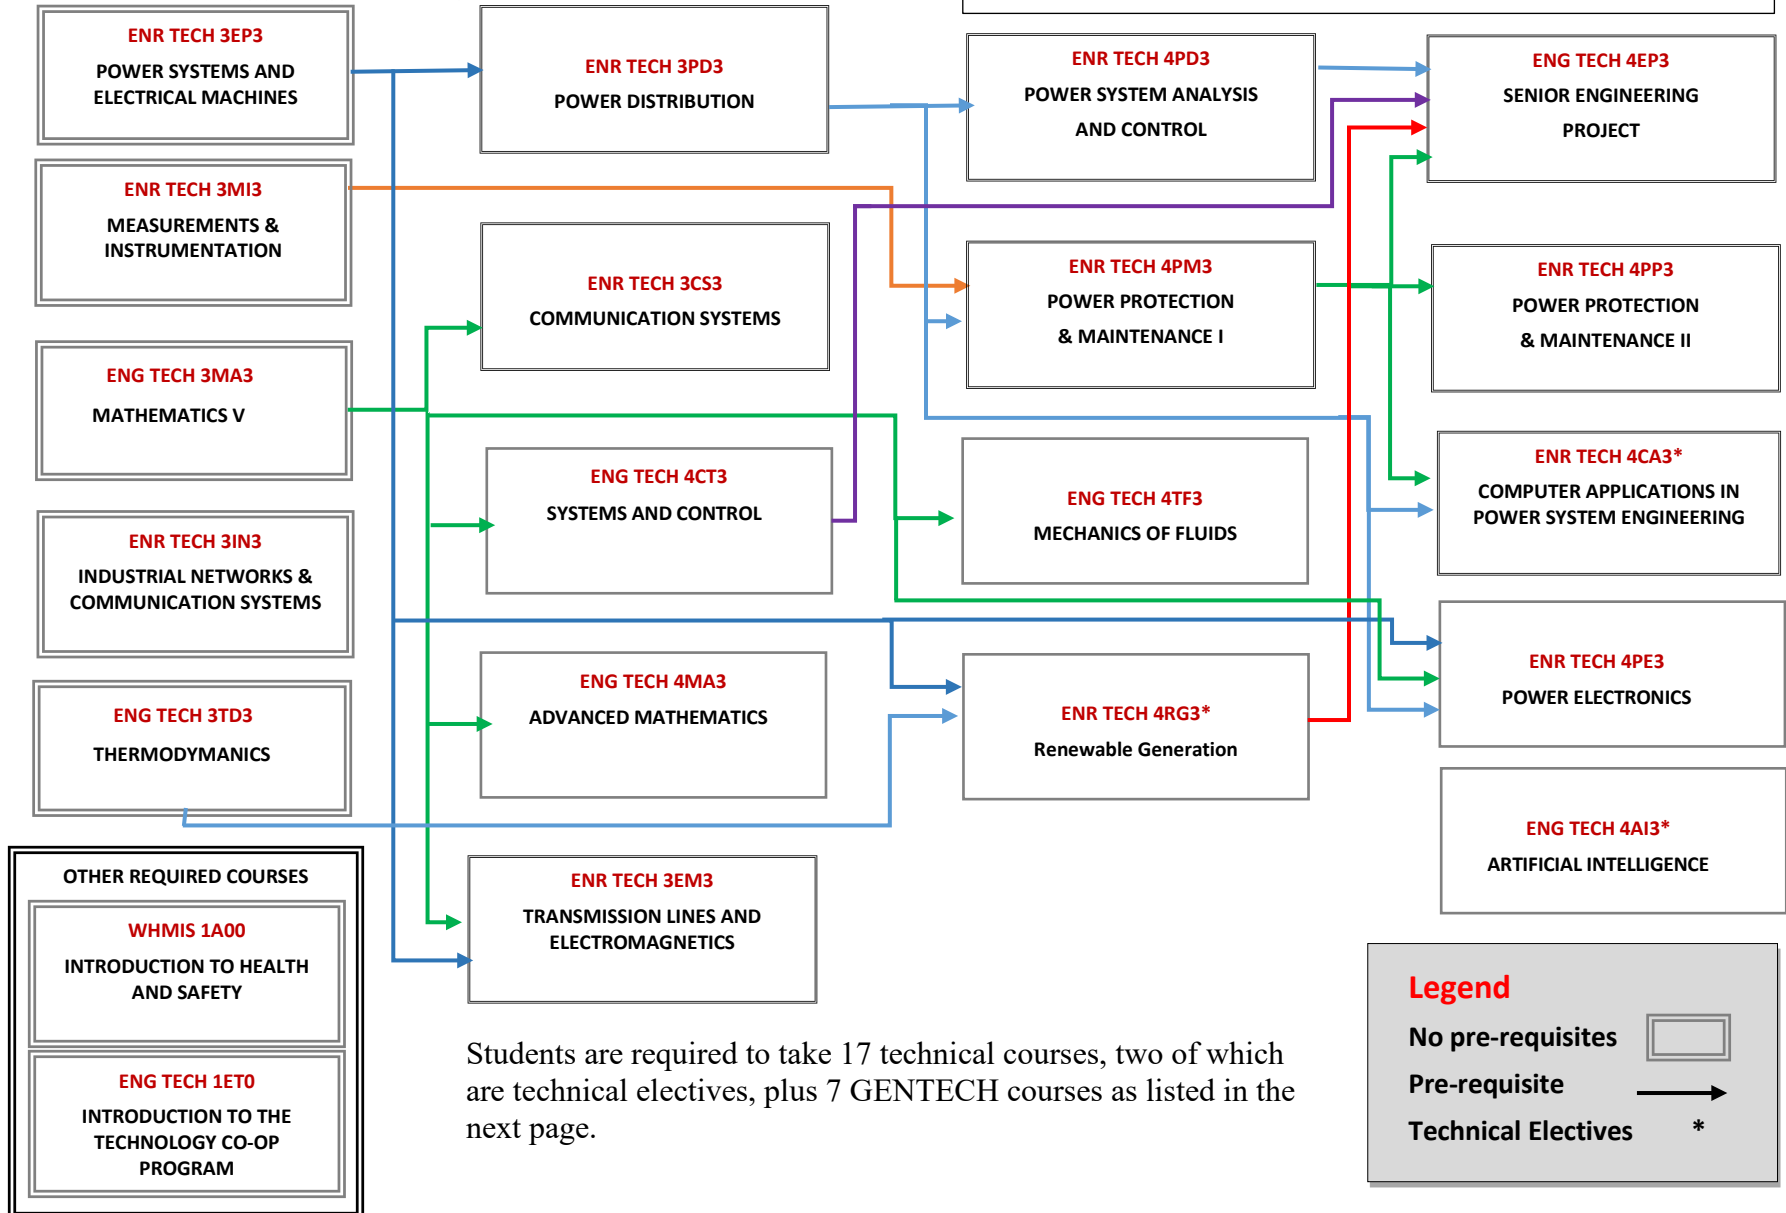

Power & Energy Engineering Technology

For Students starting the Program in September 2024

Power & Energy Engineering Technology

Power & Energy Engineering Technology

For Students starting the Program **before 2024**

Legend

- No pre-requisites
- Pre-requisite
- Technical Electives *

Power & Energy Engineering Technology