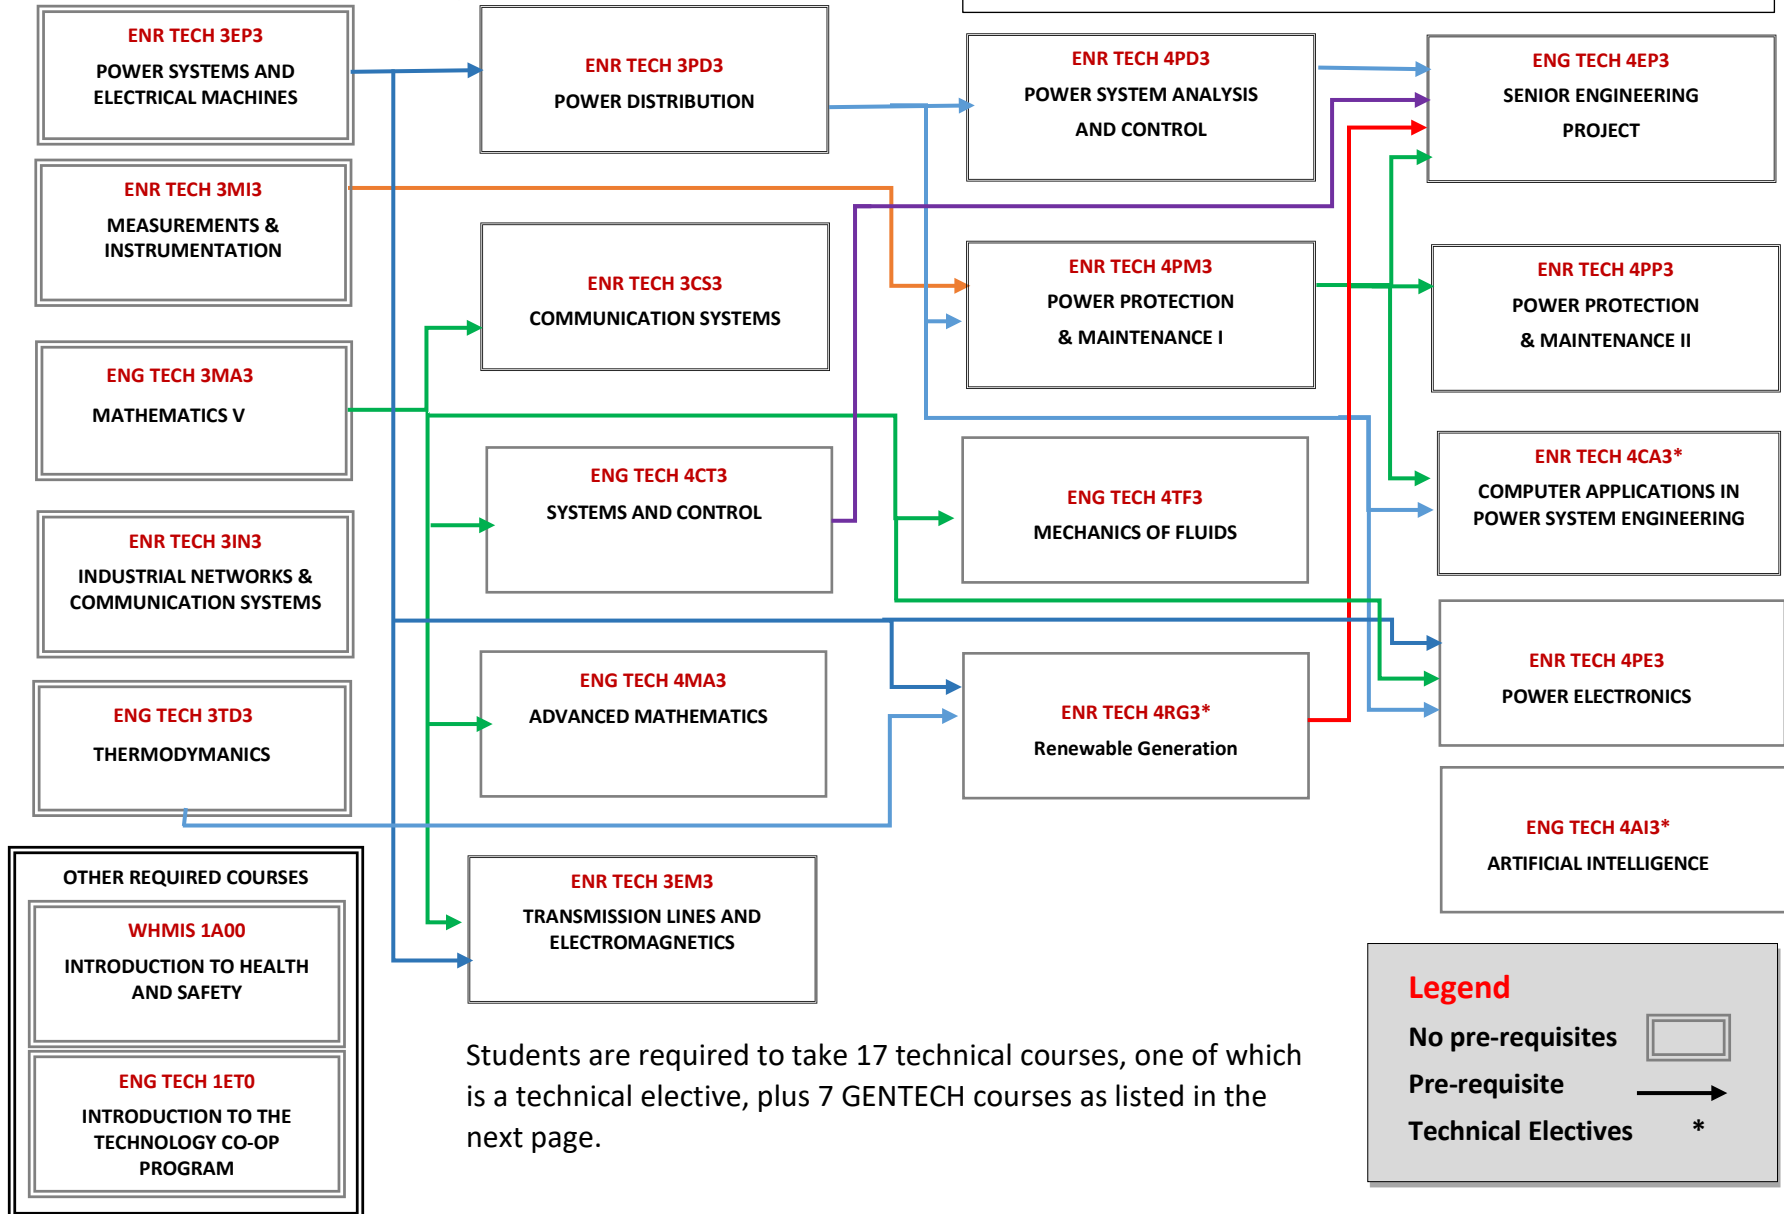

Power & Energy Engineering Technology

For Students starting the Program in September 2024

Power & Energy Engineering Technology

Power & Energy Engineering Technology

For Students starting the Program **before 2024**

Legend

- No pre-requisites
- Pre-requisite
- Technical Electives *

Power & Energy Engineering Technology