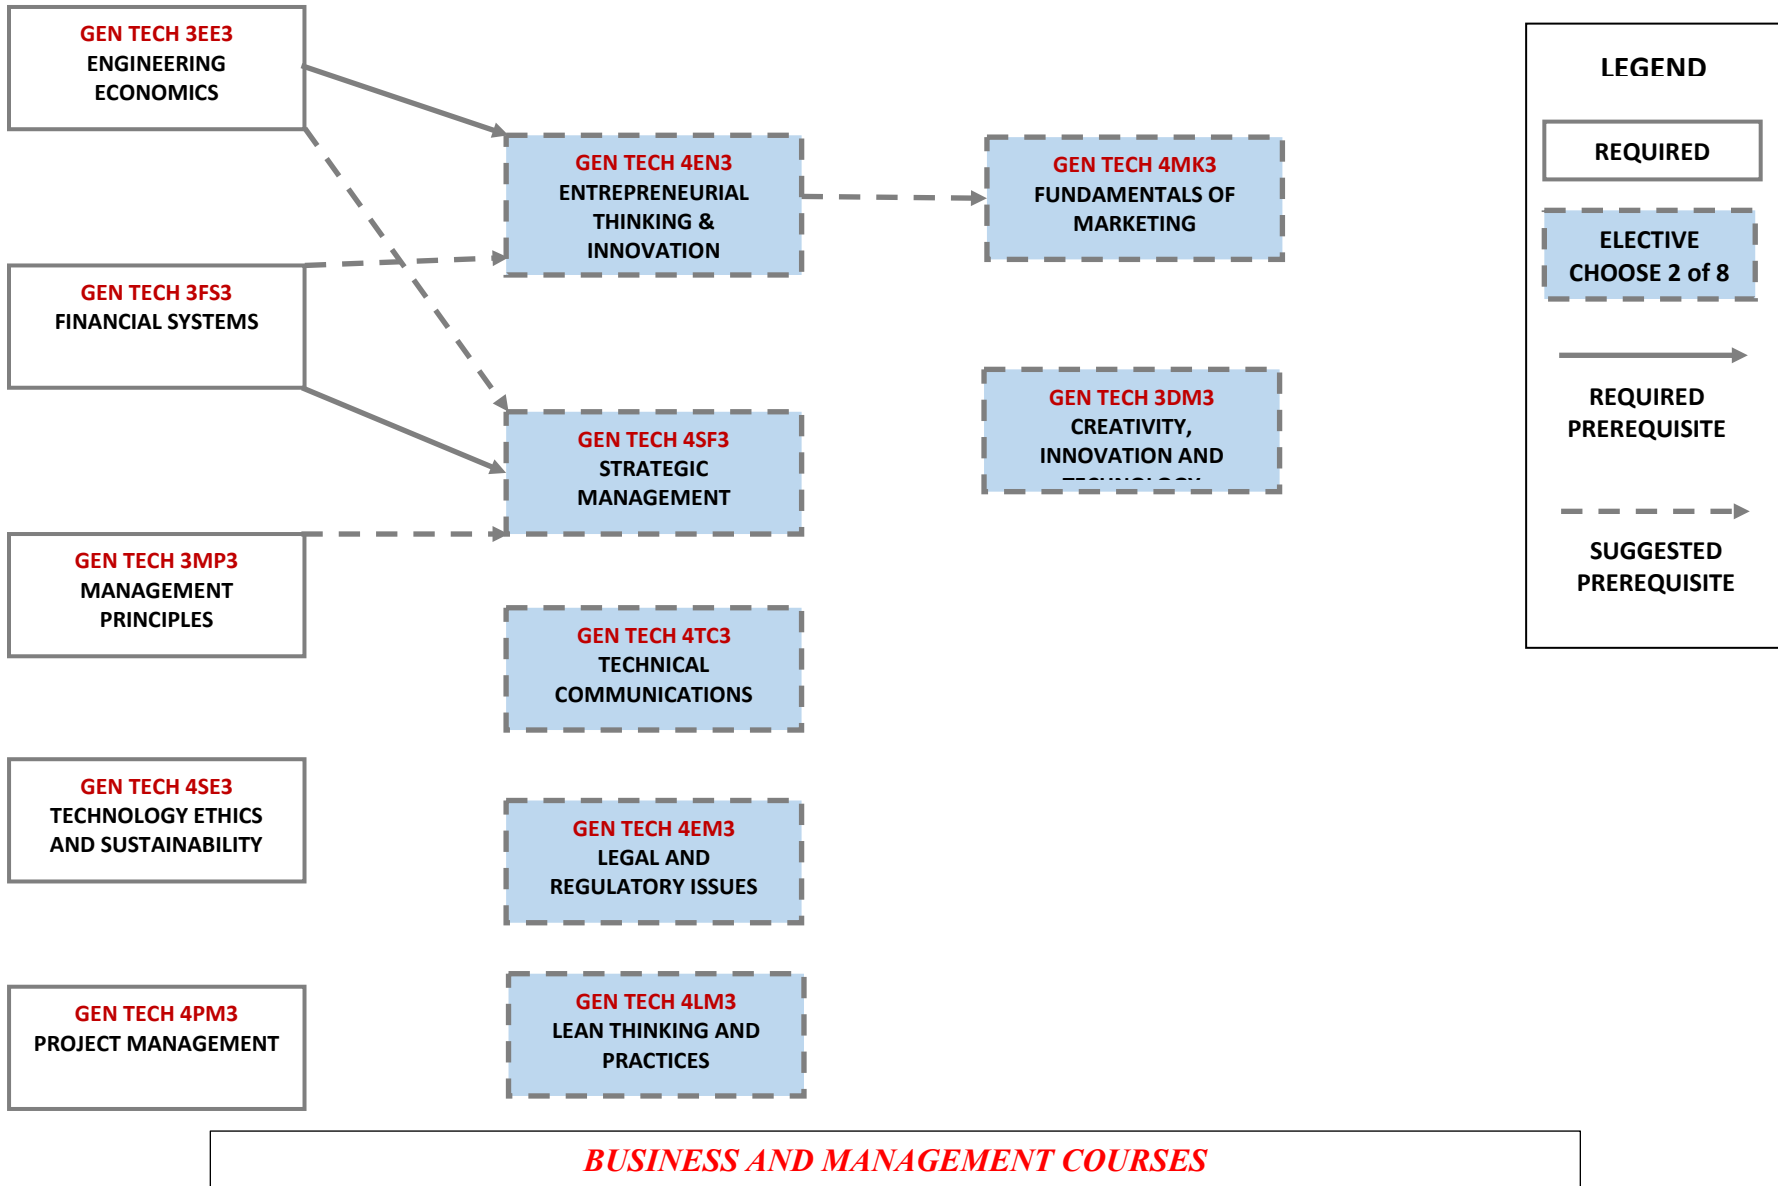

Power & Energy Engineering Technology

For Students starting the Program in September 2024

Power & Energy Engineering Technology

Power & Energy Engineering Technology

For Students starting the Program **before 2024**

Legend

- No pre-requisites
- Pre-requisite
- Technical Electives *

Power & Energy Engineering Technology