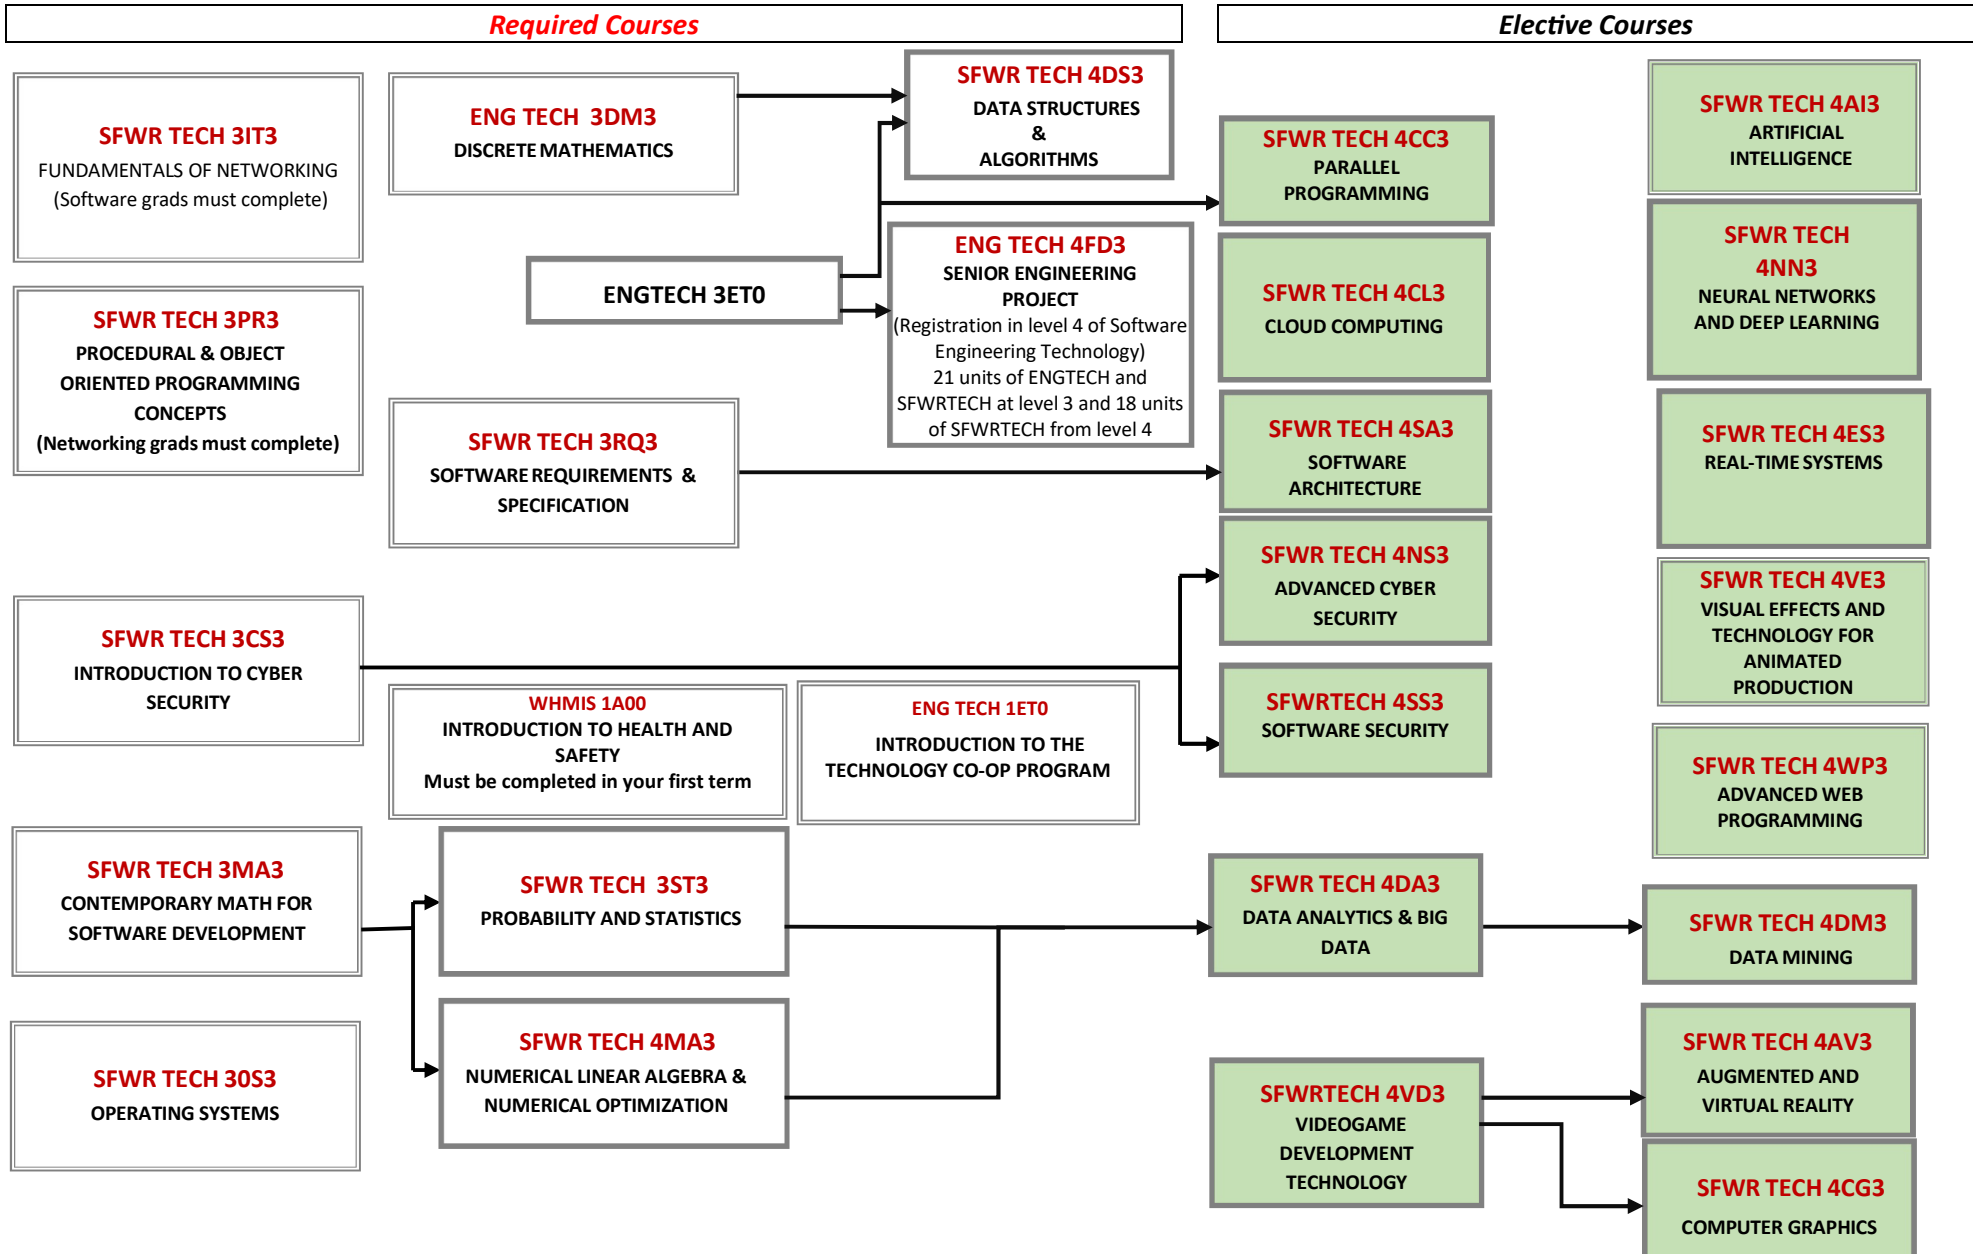

LEGEND	
No prerequisites	
Course has prerequisites	arrow points from prerequisite →
White = required courses	Green = Elective Courses

# Software Engineering Technology

The following calendar is for the 2026-2027 school year. Please note that the requirements may change depending on when you started the program. Please view your 'Academic Requirements' in Mosaic and the academic calendar for accurate information.

## Software Engineering Technology

**BUSINESS AND MANAGEMENT COURSES**