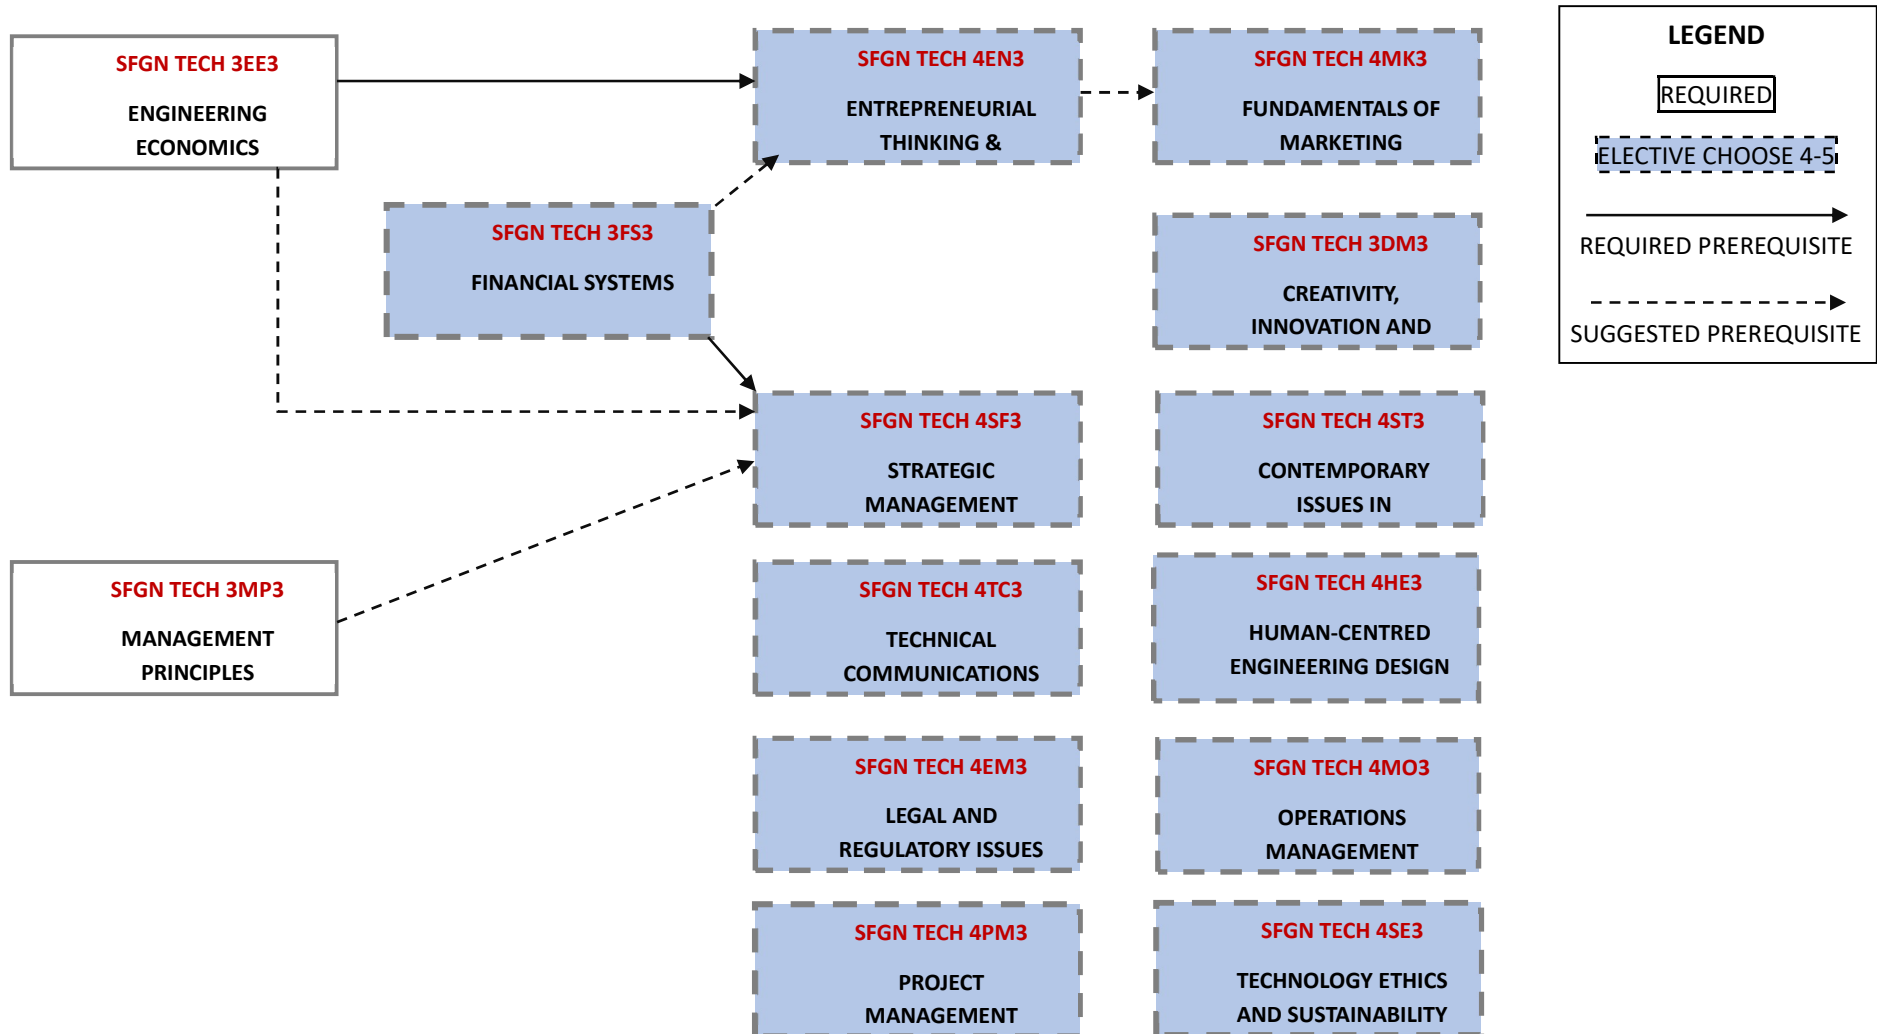

LEGEND	
No prerequisites	
Course has prerequisites	arrow points from prerequisite →
White = required courses	Green = Elective Courses

# Software Engineering Technology

The following calendar is for the 2026-2027 school year. Please note that the requirements may change depending on when you started the program. Please view your 'Academic Requirements' in Mosaic and the academic calendar for accurate information.

## Software Engineering Technology

**BUSINESS AND MANAGEMENT COURSES**