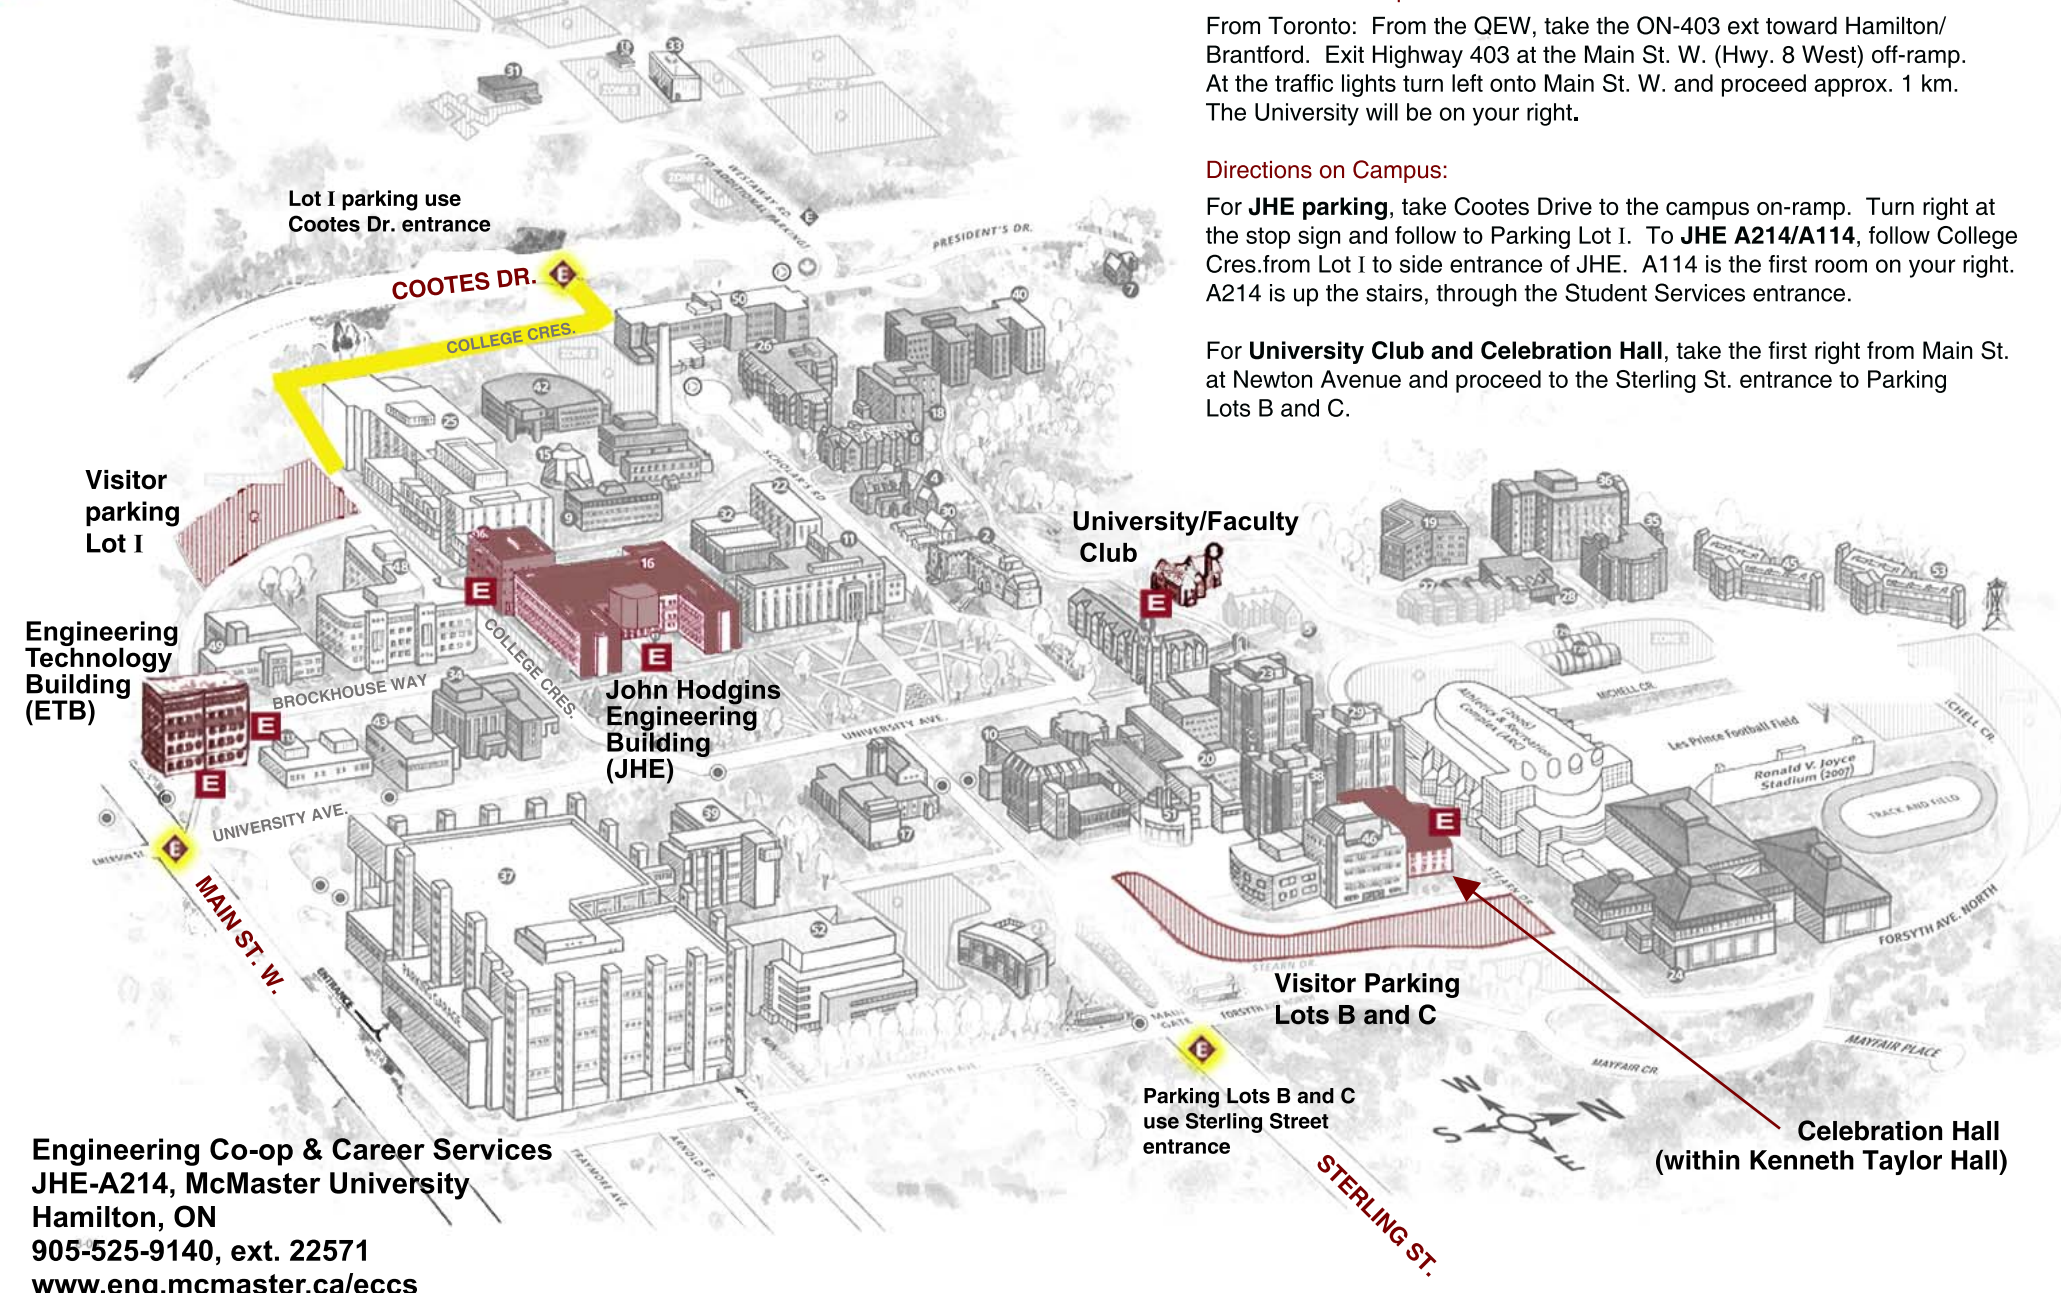

Denotes entrance to campus

Denotes building main entrance(s)

Engineering Co-op & Career Services
JHE-A214, McMaster University
Hamilton, ON
905-525-9140, ext. 22571
www.eng.mcmaster.ca/eccs

Engineering Co-op & Career Services McMaster University

Directions to Campus:

From Toronto: From the QEW, take the ON-403 ext toward Hamilton/ Brantford. Exit Highway 403 at the Main St. W. (Hwy. 8 West) off-ramp. At the traffic lights turn left onto Main St. W. and proceed approx. 1 km. The University will be on your right.

Directions on Campus:

For **JHE parking**, take Cootes Drive to the campus on-ramp. Turn right at the stop sign and follow to Parking Lot I. To **JHE A214/A114**, follow College Cres. from Lot I to side entrance of JHE. A114 is the first room on your right. A214 is up the stairs, through the Student Services entrance.

For **University Club and Celebration Hall**, take the first right from Main St. at Newton Avenue and proceed to the Sterling St. entrance to Parking Lots B and C.